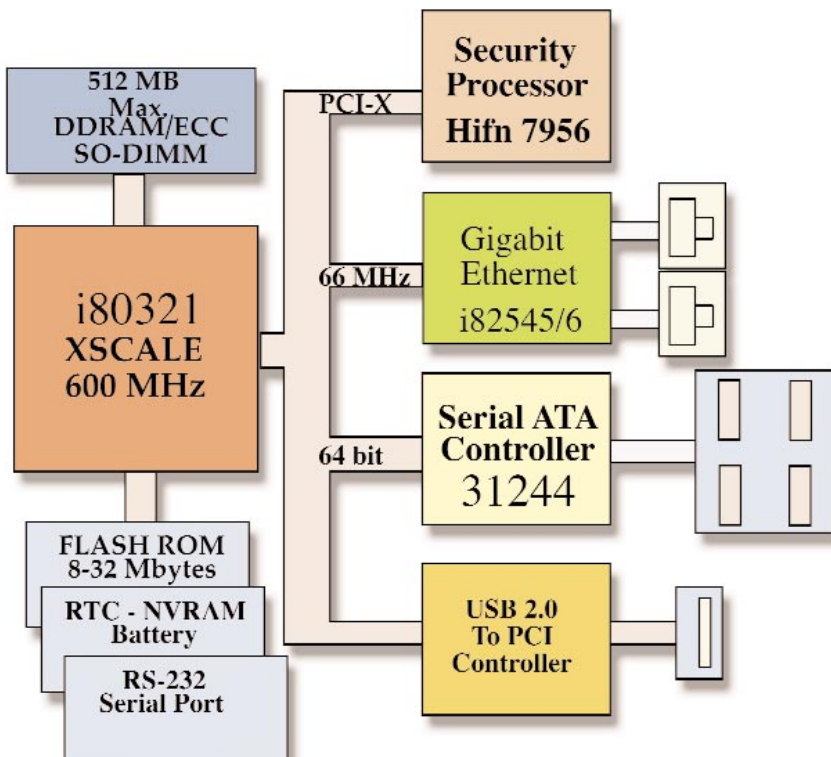

Visit Our Web Site at www.TeamASA.com

NPWR-SAI

Single Board Networking Computer

Possible Applications Include

Secure Encrypted Firewall

Encrypted NAS and Web Server

Encrypted Password Server

iSCSI Controller

RAID Controller

Major System Features

600 Mhz 80321 Intel XScale CPU
Quad Serial ATA Hard Drive Ports
Dual Gigabit Ethernet
Hardware Security Processor
USB 2.0 Device Port
64 - 512 Megabyte DDR-SDRAM
RTC / Battery
8-16 Megabyte FLASH
Serial Port - RS-232
64 Bit - 66/100 MHz PCI-X
4" by 6.5" Form Factor
Linux Flash Disk
Linux CD-ROM
3 AMP @ 5VDC, 15 Watts