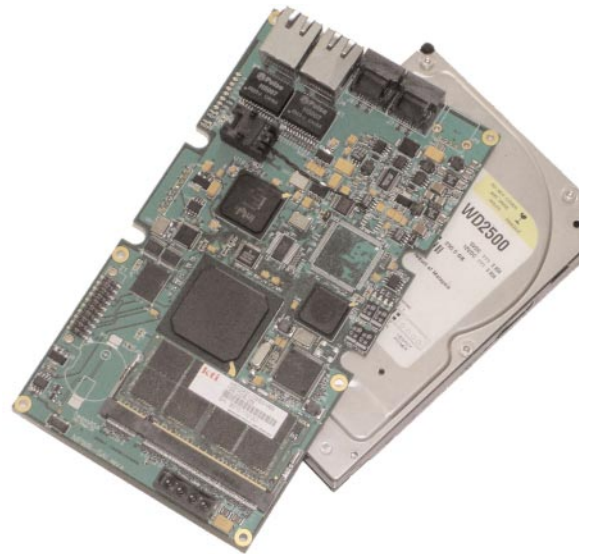

Team ASA NPWR-SAI

NPWR-SAI
Single Board
Networking
Computer

Dual Gigabit Ethernet

Quad 1.5 Gbit SATA

Hardware Security
Processor

USB 2.0

600 MHz 80321 Intel
XScale CPU

Linux OS

Visit Our Web Site at www.TeamASA.com

NPWR-SAI

Single Board Networking Computer

Possible Applications Include

Secure Encrypted Firewall

Encrypted NAS and Web Server

Encrypted Password Server

iSCSI Controller

RAID Controller

Major System Features

600 Mhz 80321 Intel XScale CPU
Quad Serial ATA Hard Drive Ports
Dual Gigabit Ethernet
Hardware Security Processor
USB 2.0 Device Port
64 - 512 Megabyte DDR-SDRAM
RTC / Battery
8-16 Megabyte FLASH
Serial Port - RS-232
64 Bit - 66/100 MHz PCI-X
4" by 6.5" Form Factor
Linux Flash Disk
Linux CD-ROM
3 AMP @ 5VDC, 15 Watts